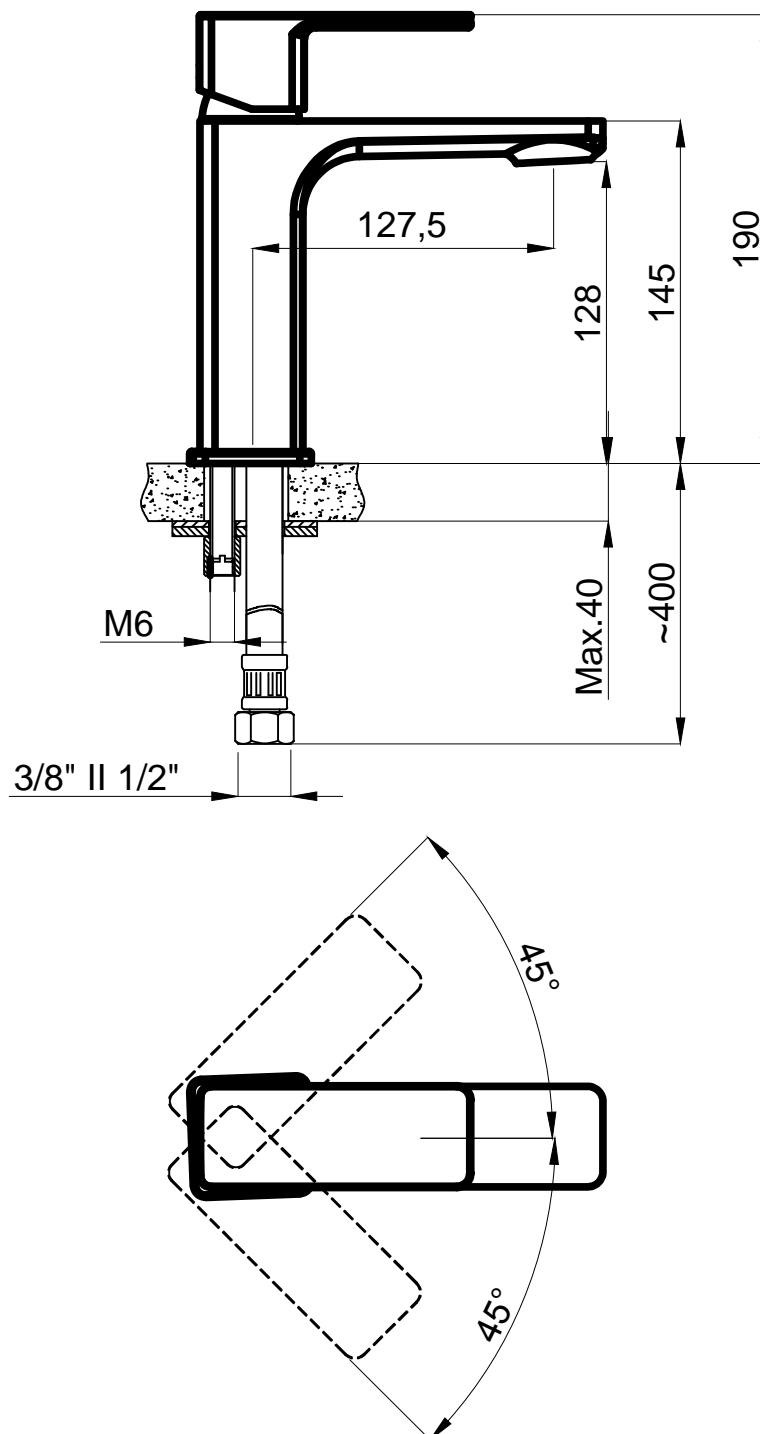

Bloc Series

Adell

Basin Faucet

Product Code: 15940101

www.adell.com

Adell Faucet and Valve Production Co.